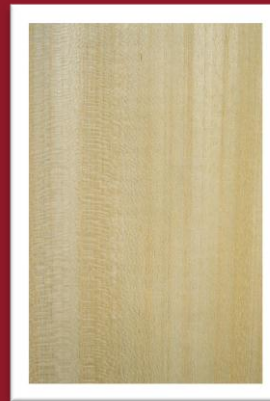

Veneer Selector

White Ash

American Cherry

Koto

American Maple

Sapele

Steamed Beech

American Walnut

White Oak

Images should be used for guidance only, by their very nature veneers differ each log in grain, colour and appearance.

These are only a sample of the veneers available; we are able to offer most commercially available veneers.